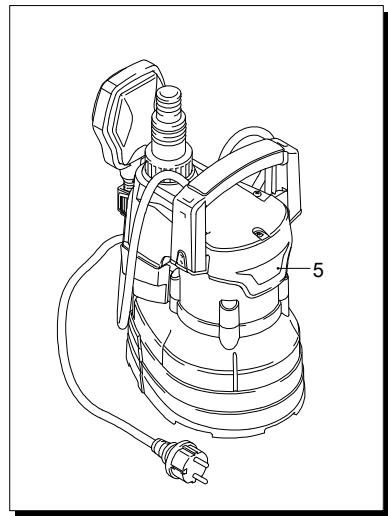

STANLEY

Model SXUP 400 PCE

09/10/2017

Version:

Serial number:

Code: **51766**

Validity	Pos.	Code	Description	Q
	1	4540310	Fitting	1
	2	4540500	Handle	1
	3	4540510	Impeller	1
	4	4540300	Base	1
	5	51766	Complete pump	1