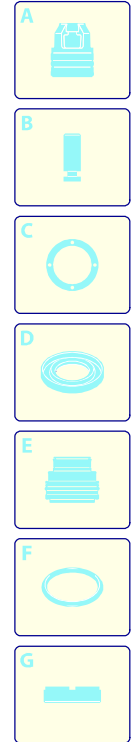

STANLEY

Model SXUP 400 PCE

09/10/2017

Version:

Serial number:

Code: **51766**

Validity	Pos.	Code	Description	Q
	1	4540310	Fitting	1
	2	4540500	Handle	1
	3	4540510	Impeller	1
	4	4540300	Base	1
	5	51766	Complete pump	1