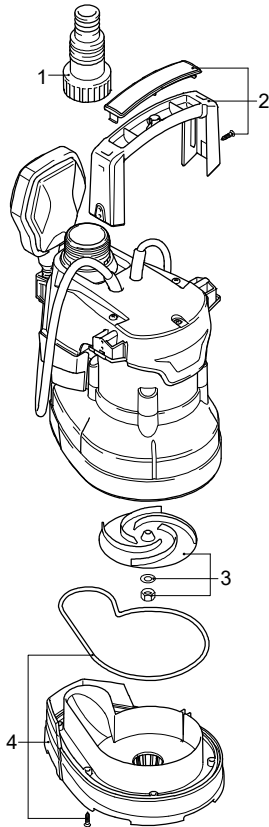

STANLEY

Model SXUP 400 PCE

09/10/2017

Version:

Serial number:

Code: **51766**

Validity	Pos.	Code	Description	Q
	1	4540310	Fitting	1
	2	4540500	Handle	1
	3	4540510	Impeller	1
	4	4540300	Base	1
	5	51766	Complete pump	1